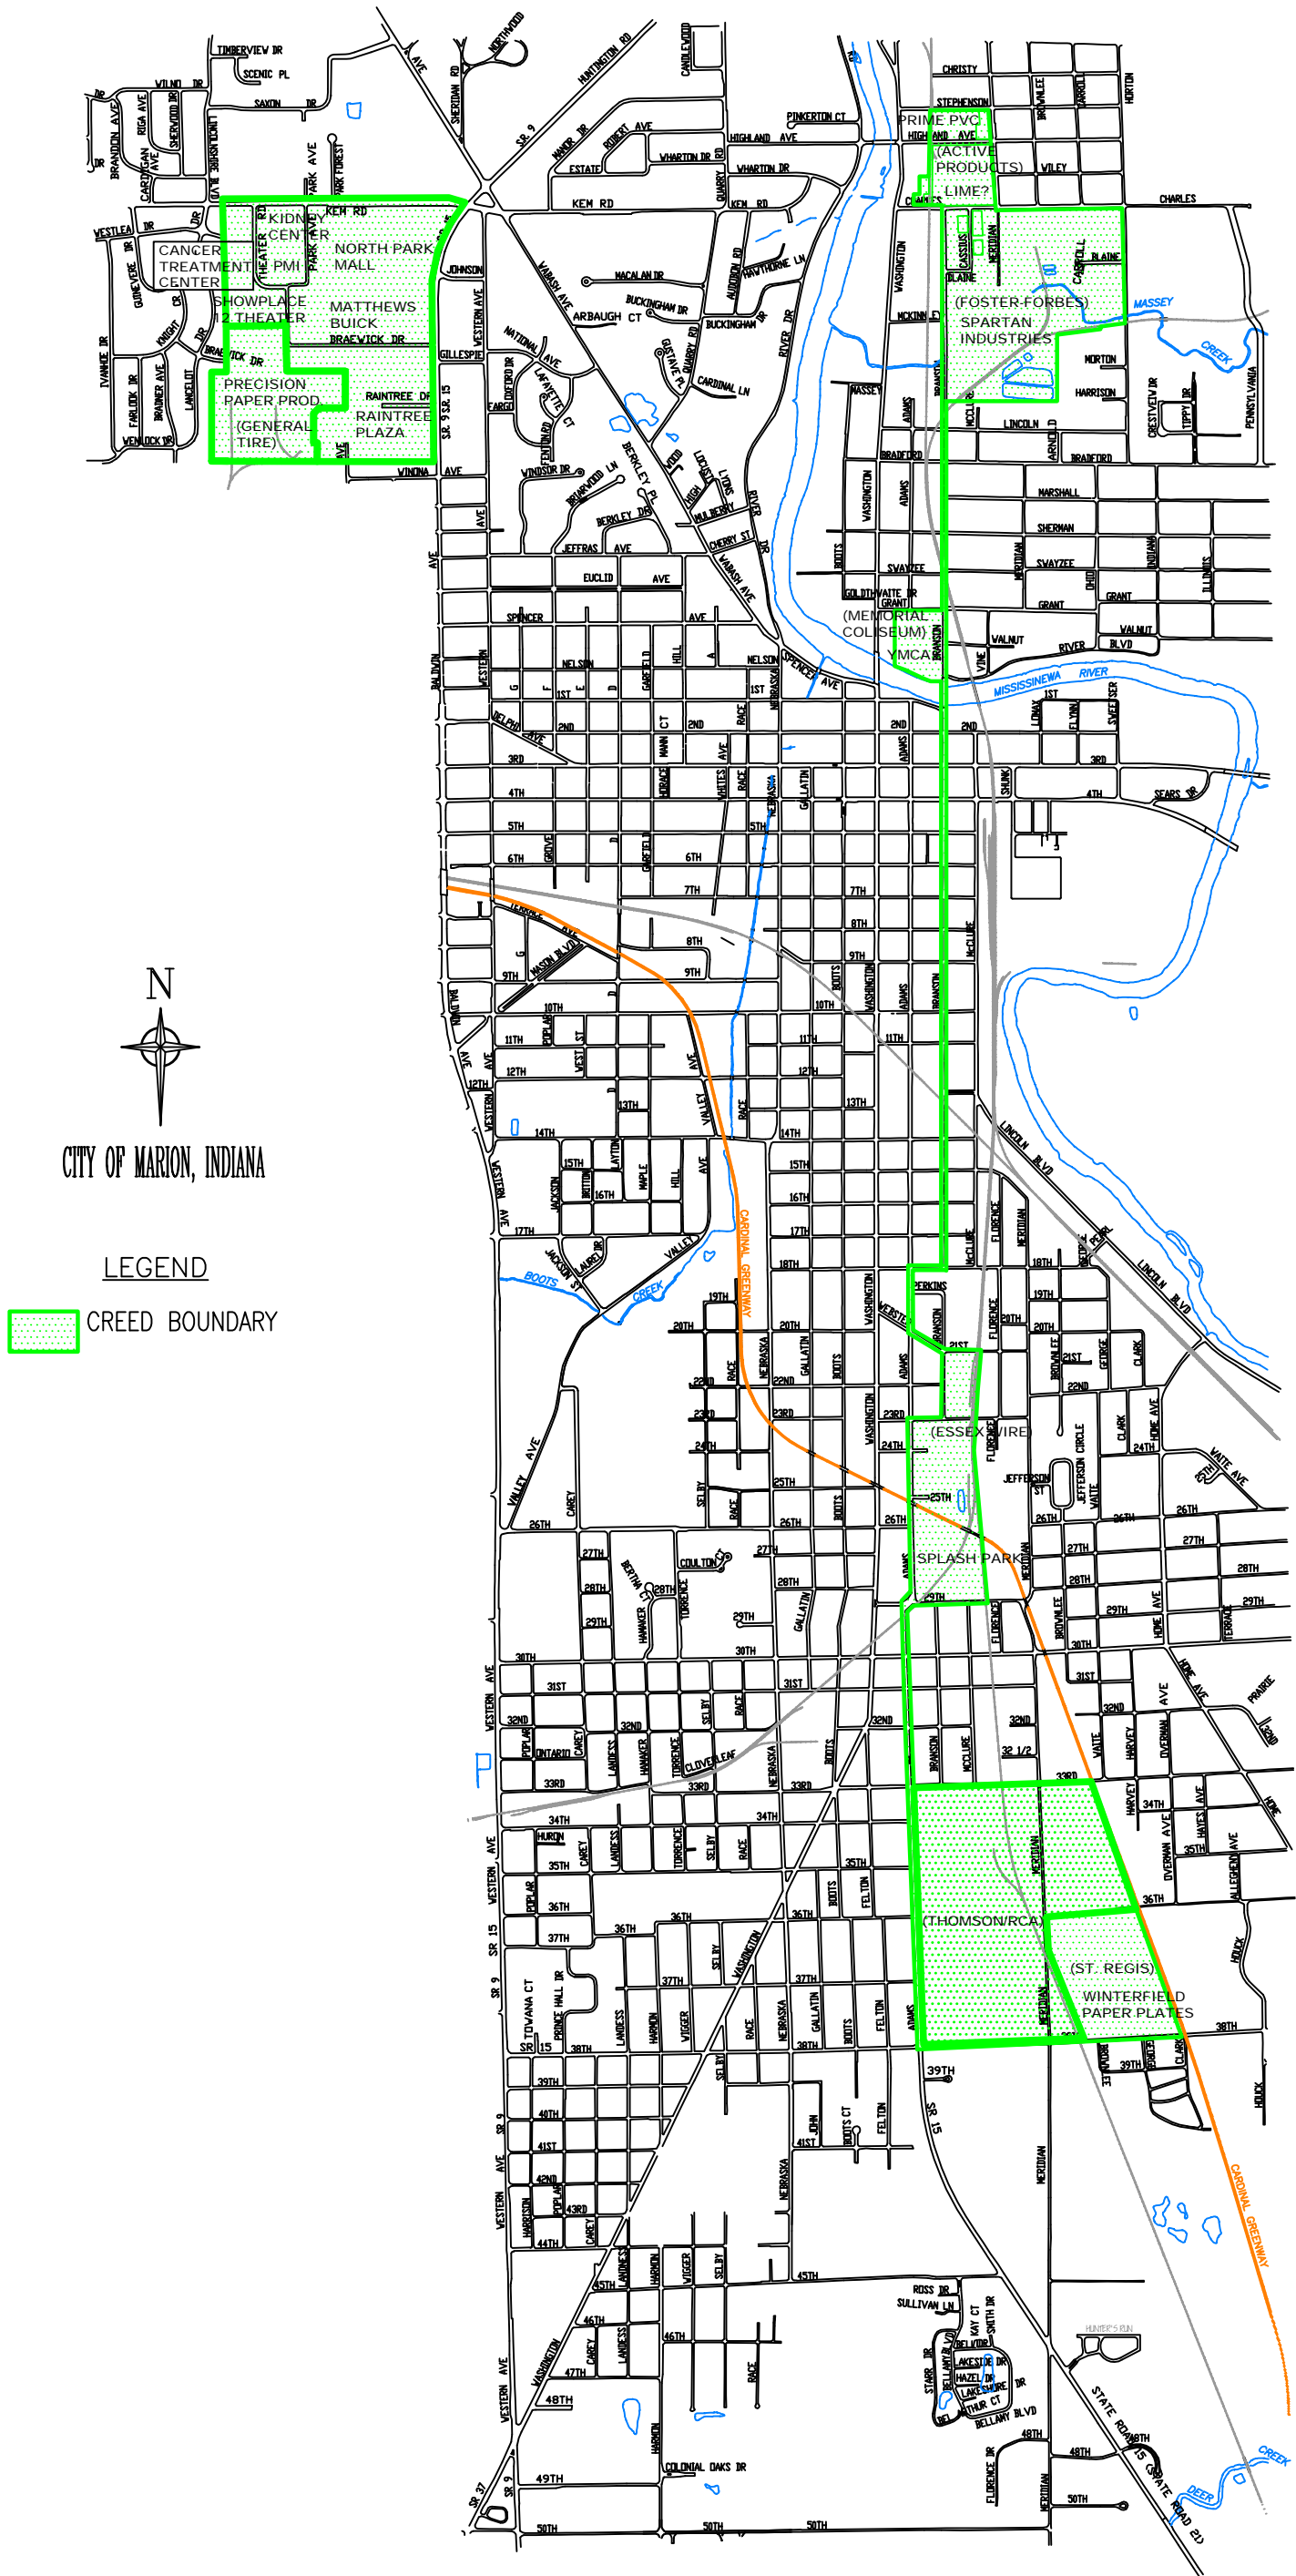

CR eED DISTRICT

MARION, INDIANA

N

 CITY OF MARION, INDIANA

LEGEND
 CREED BOUNDARY